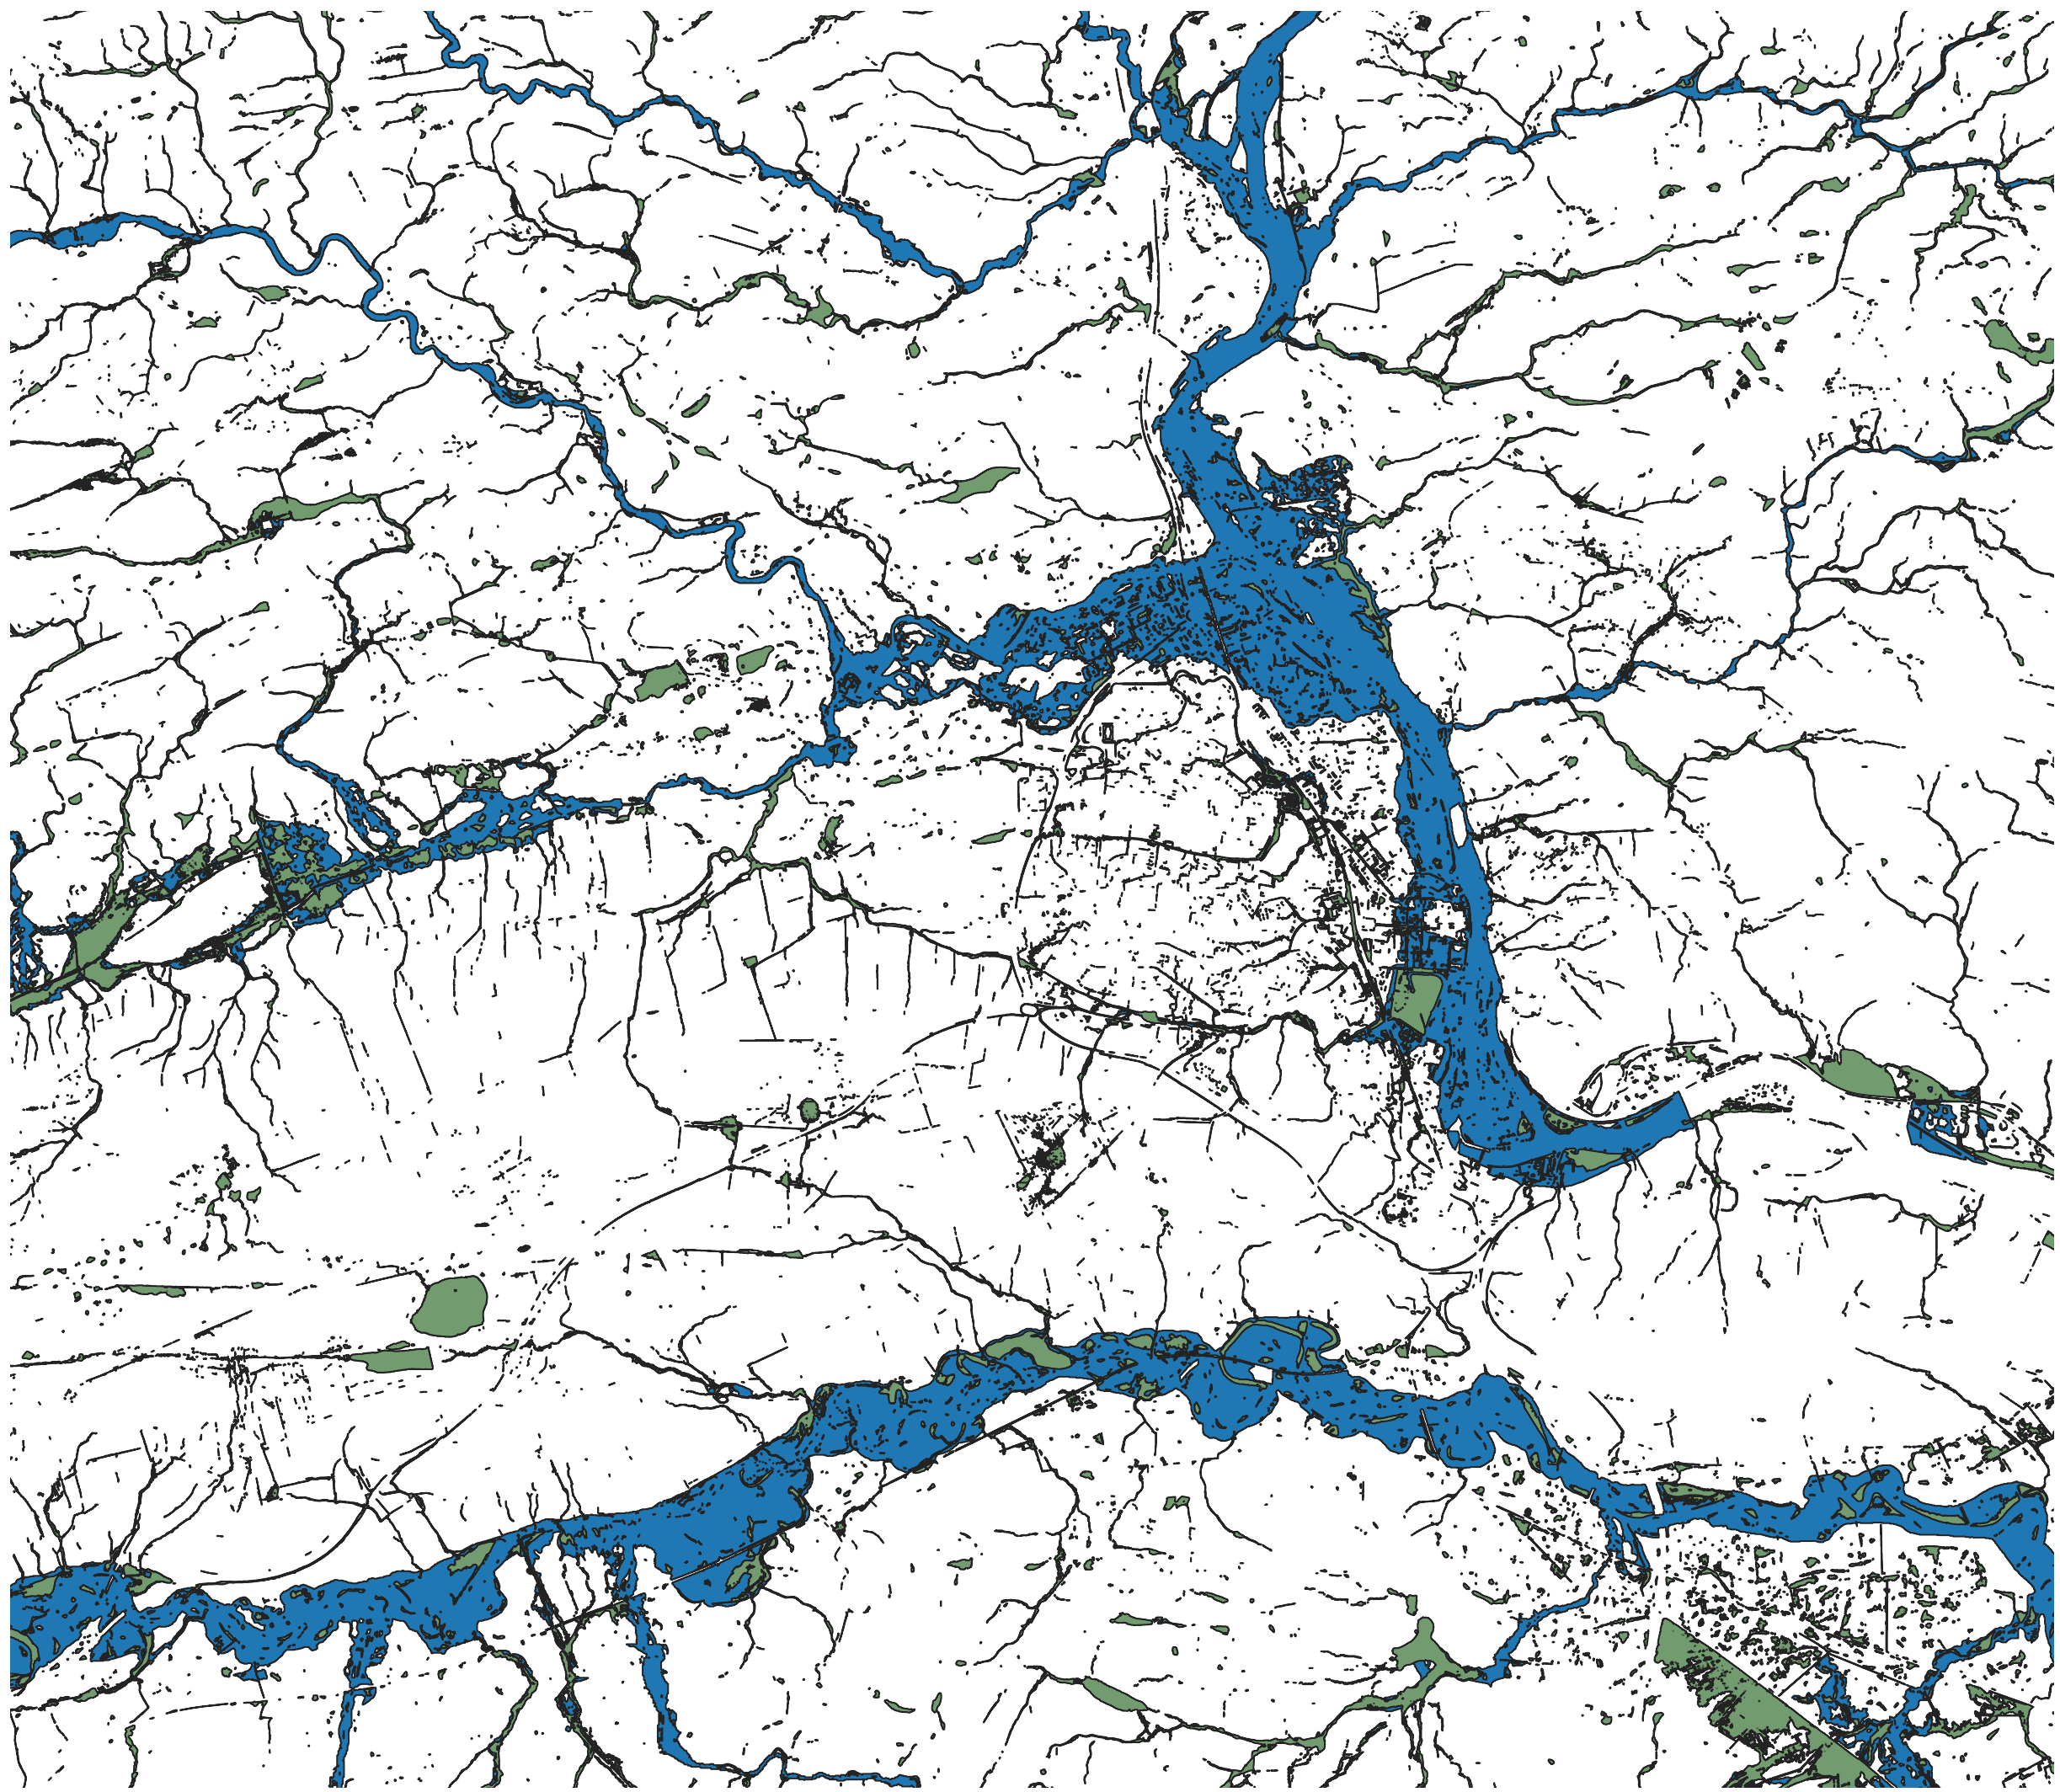

Dupplin Solar Farm Constraints Map

Turn each page to view all the constraints to build a solar farm in this area.
Only the areas left “white” have no constraints.

DUPPLIN SOLAR PROJECT

CONSTRAINTS MAP

Legend

7km Dupplin Grid Area

Forestry

Forestry

Flooding

- SEPA - Possible River Flooding
- SEPA - Possible Surface Water Flooding

Perth Green Belt

Green Belt

Cultural Heritage