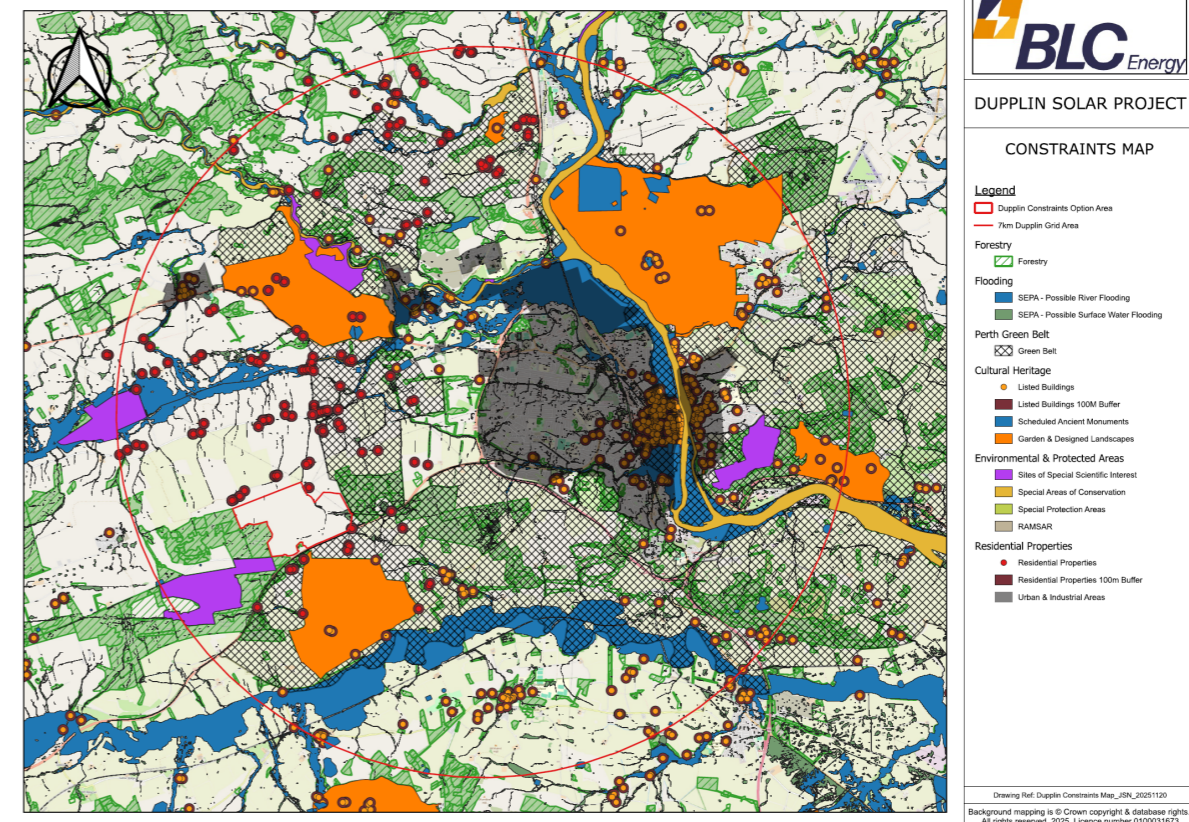

Dupplin Solar Farm Constraints Map

Turn each page to view all the constraints to build a solar farm in this area.
Only the areas left “white” have no constraints.

DUPPLIN SOLAR PROJECT

CONSTRAINTS MAP

Legend

7km Dupplin Grid Area

Forestry

Forestry

Flooding

- SEPA - Possible River Flooding
- SEPA - Possible Surface Water Flooding

Perth Green Belt

Green Belt

Cultural Heritage