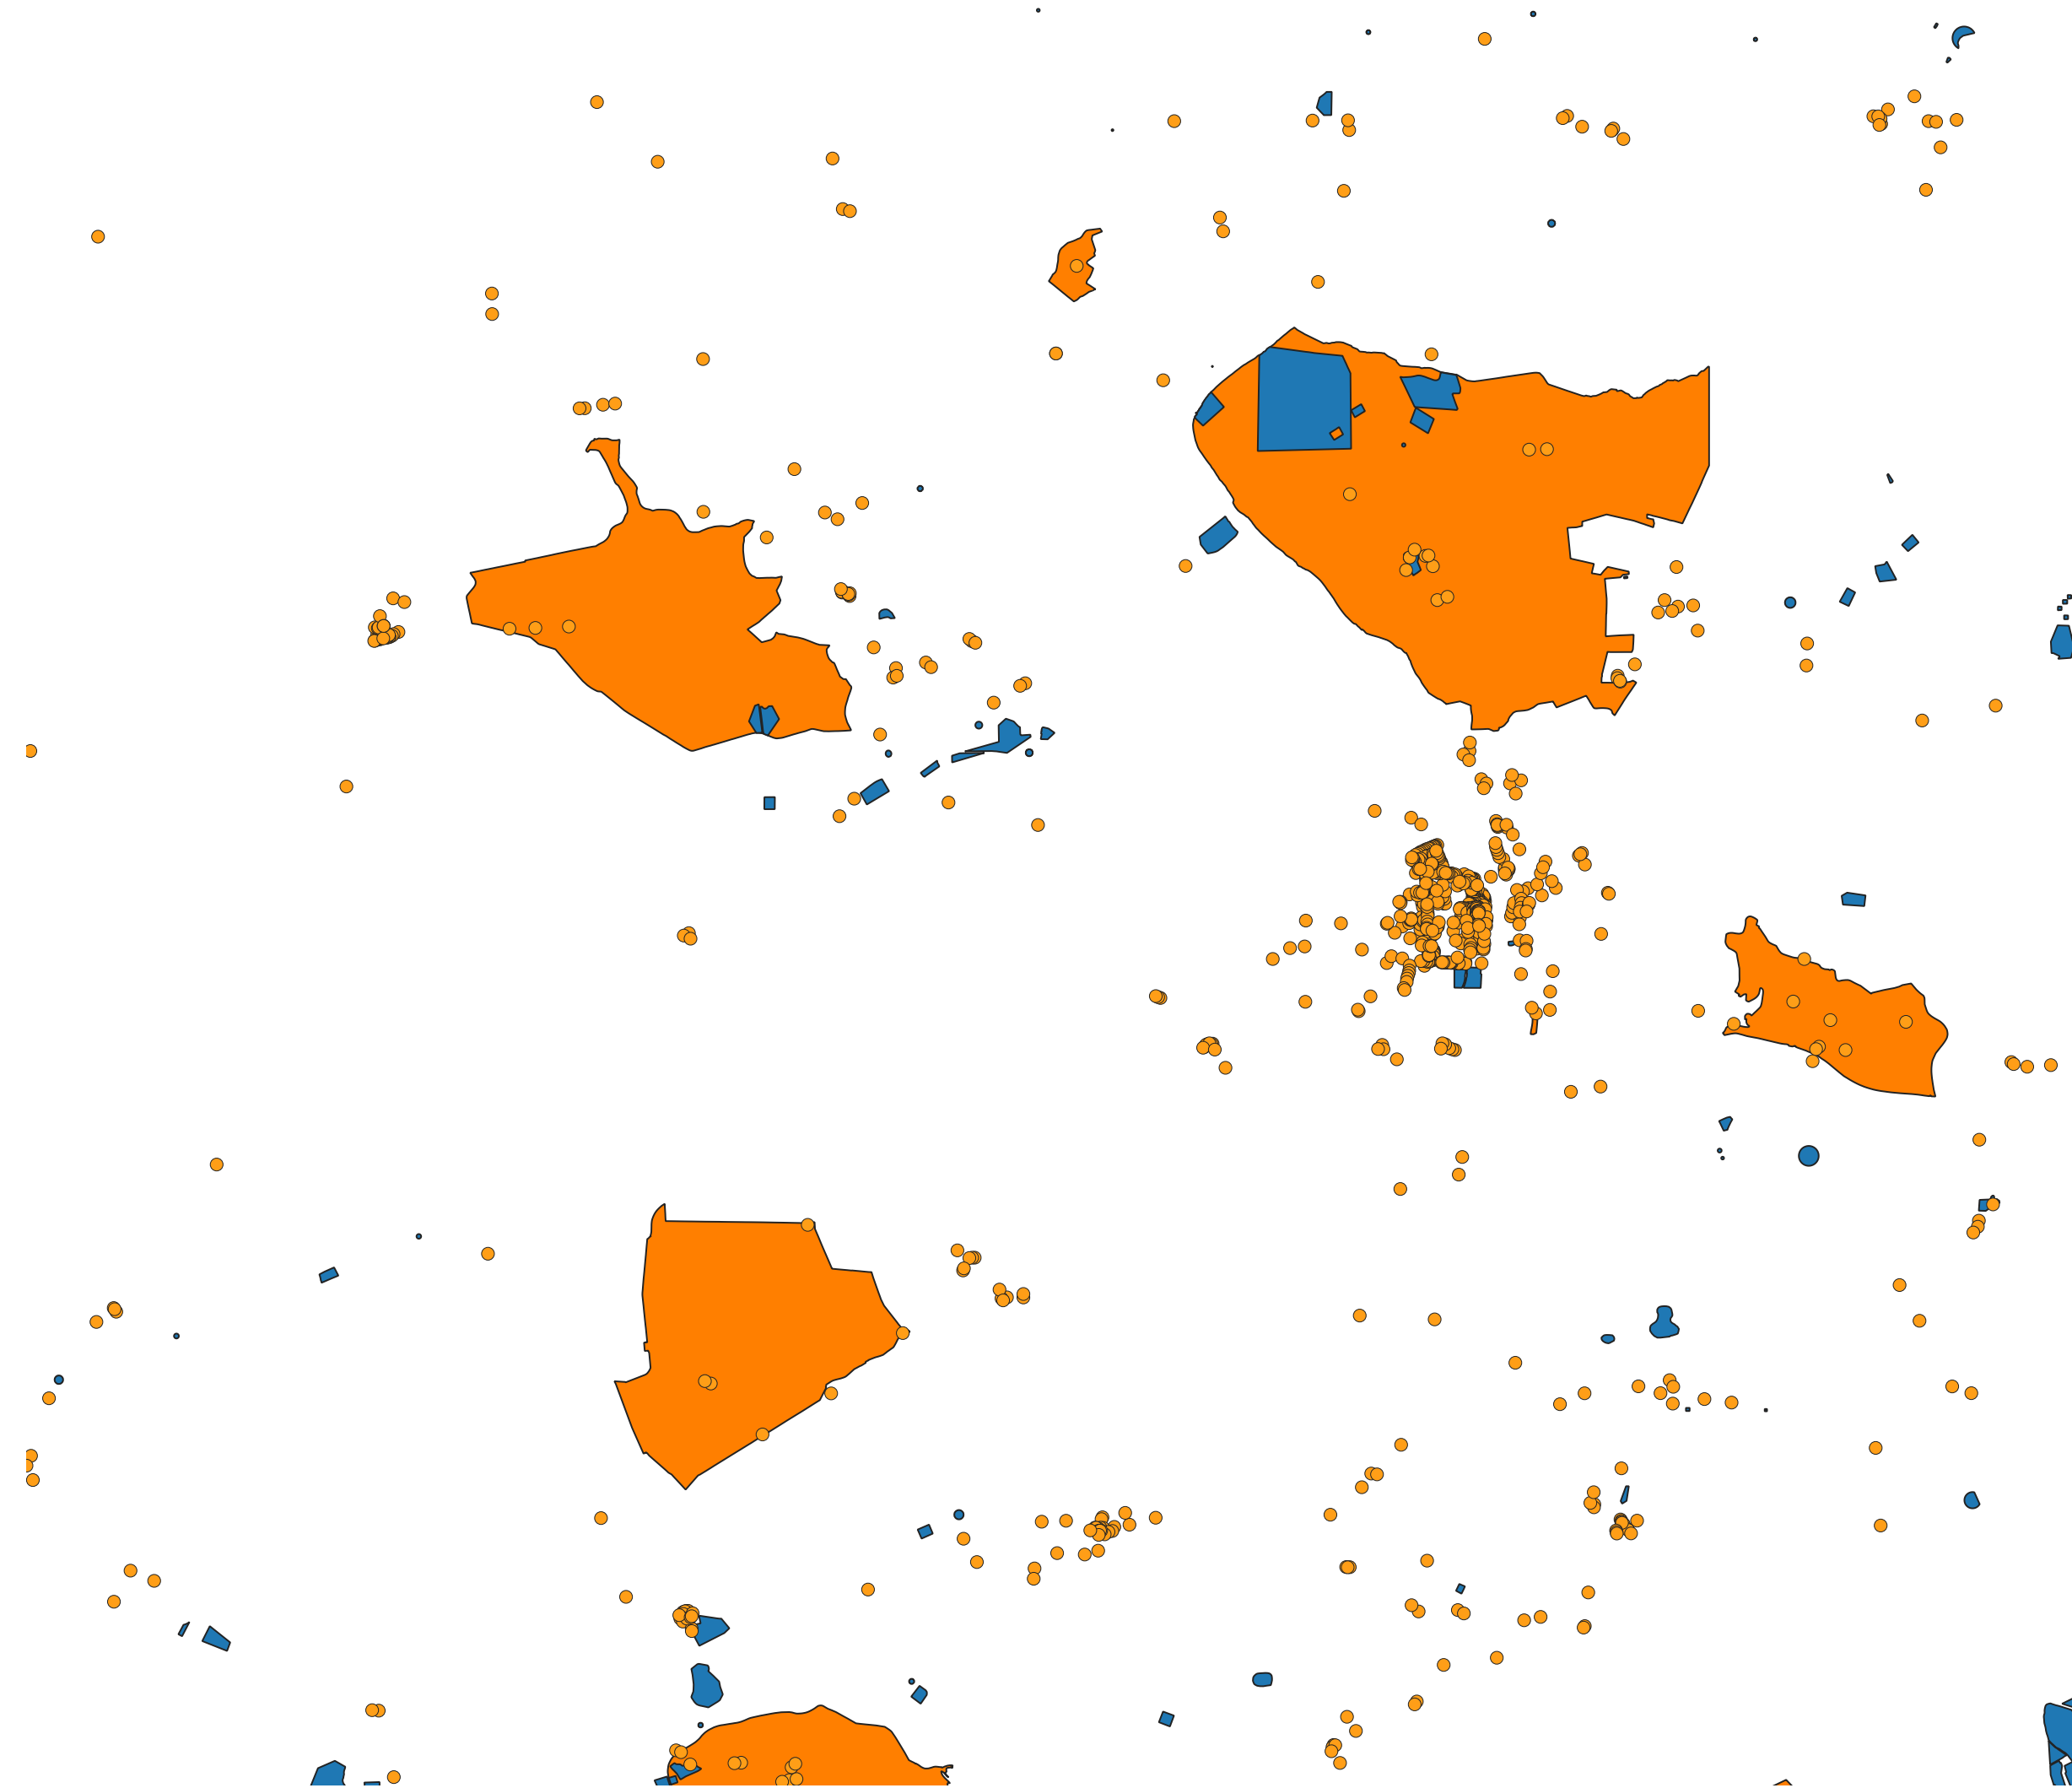

Dupplin Solar Farm Constraints Map

Turn each page to view all the constraints to build a solar farm in this area.
Only the areas left “white” have no constraints.

DUPPLIN SOLAR PROJECT

CONSTRAINTS MAP

Legend

7km Dupplin Grid Area

Forestry

Forestry

Flooding

- SEPA - Possible River Flooding
- SEPA - Possible Surface Water Flooding

Perth Green Belt

Green Belt

Cultural Heritage