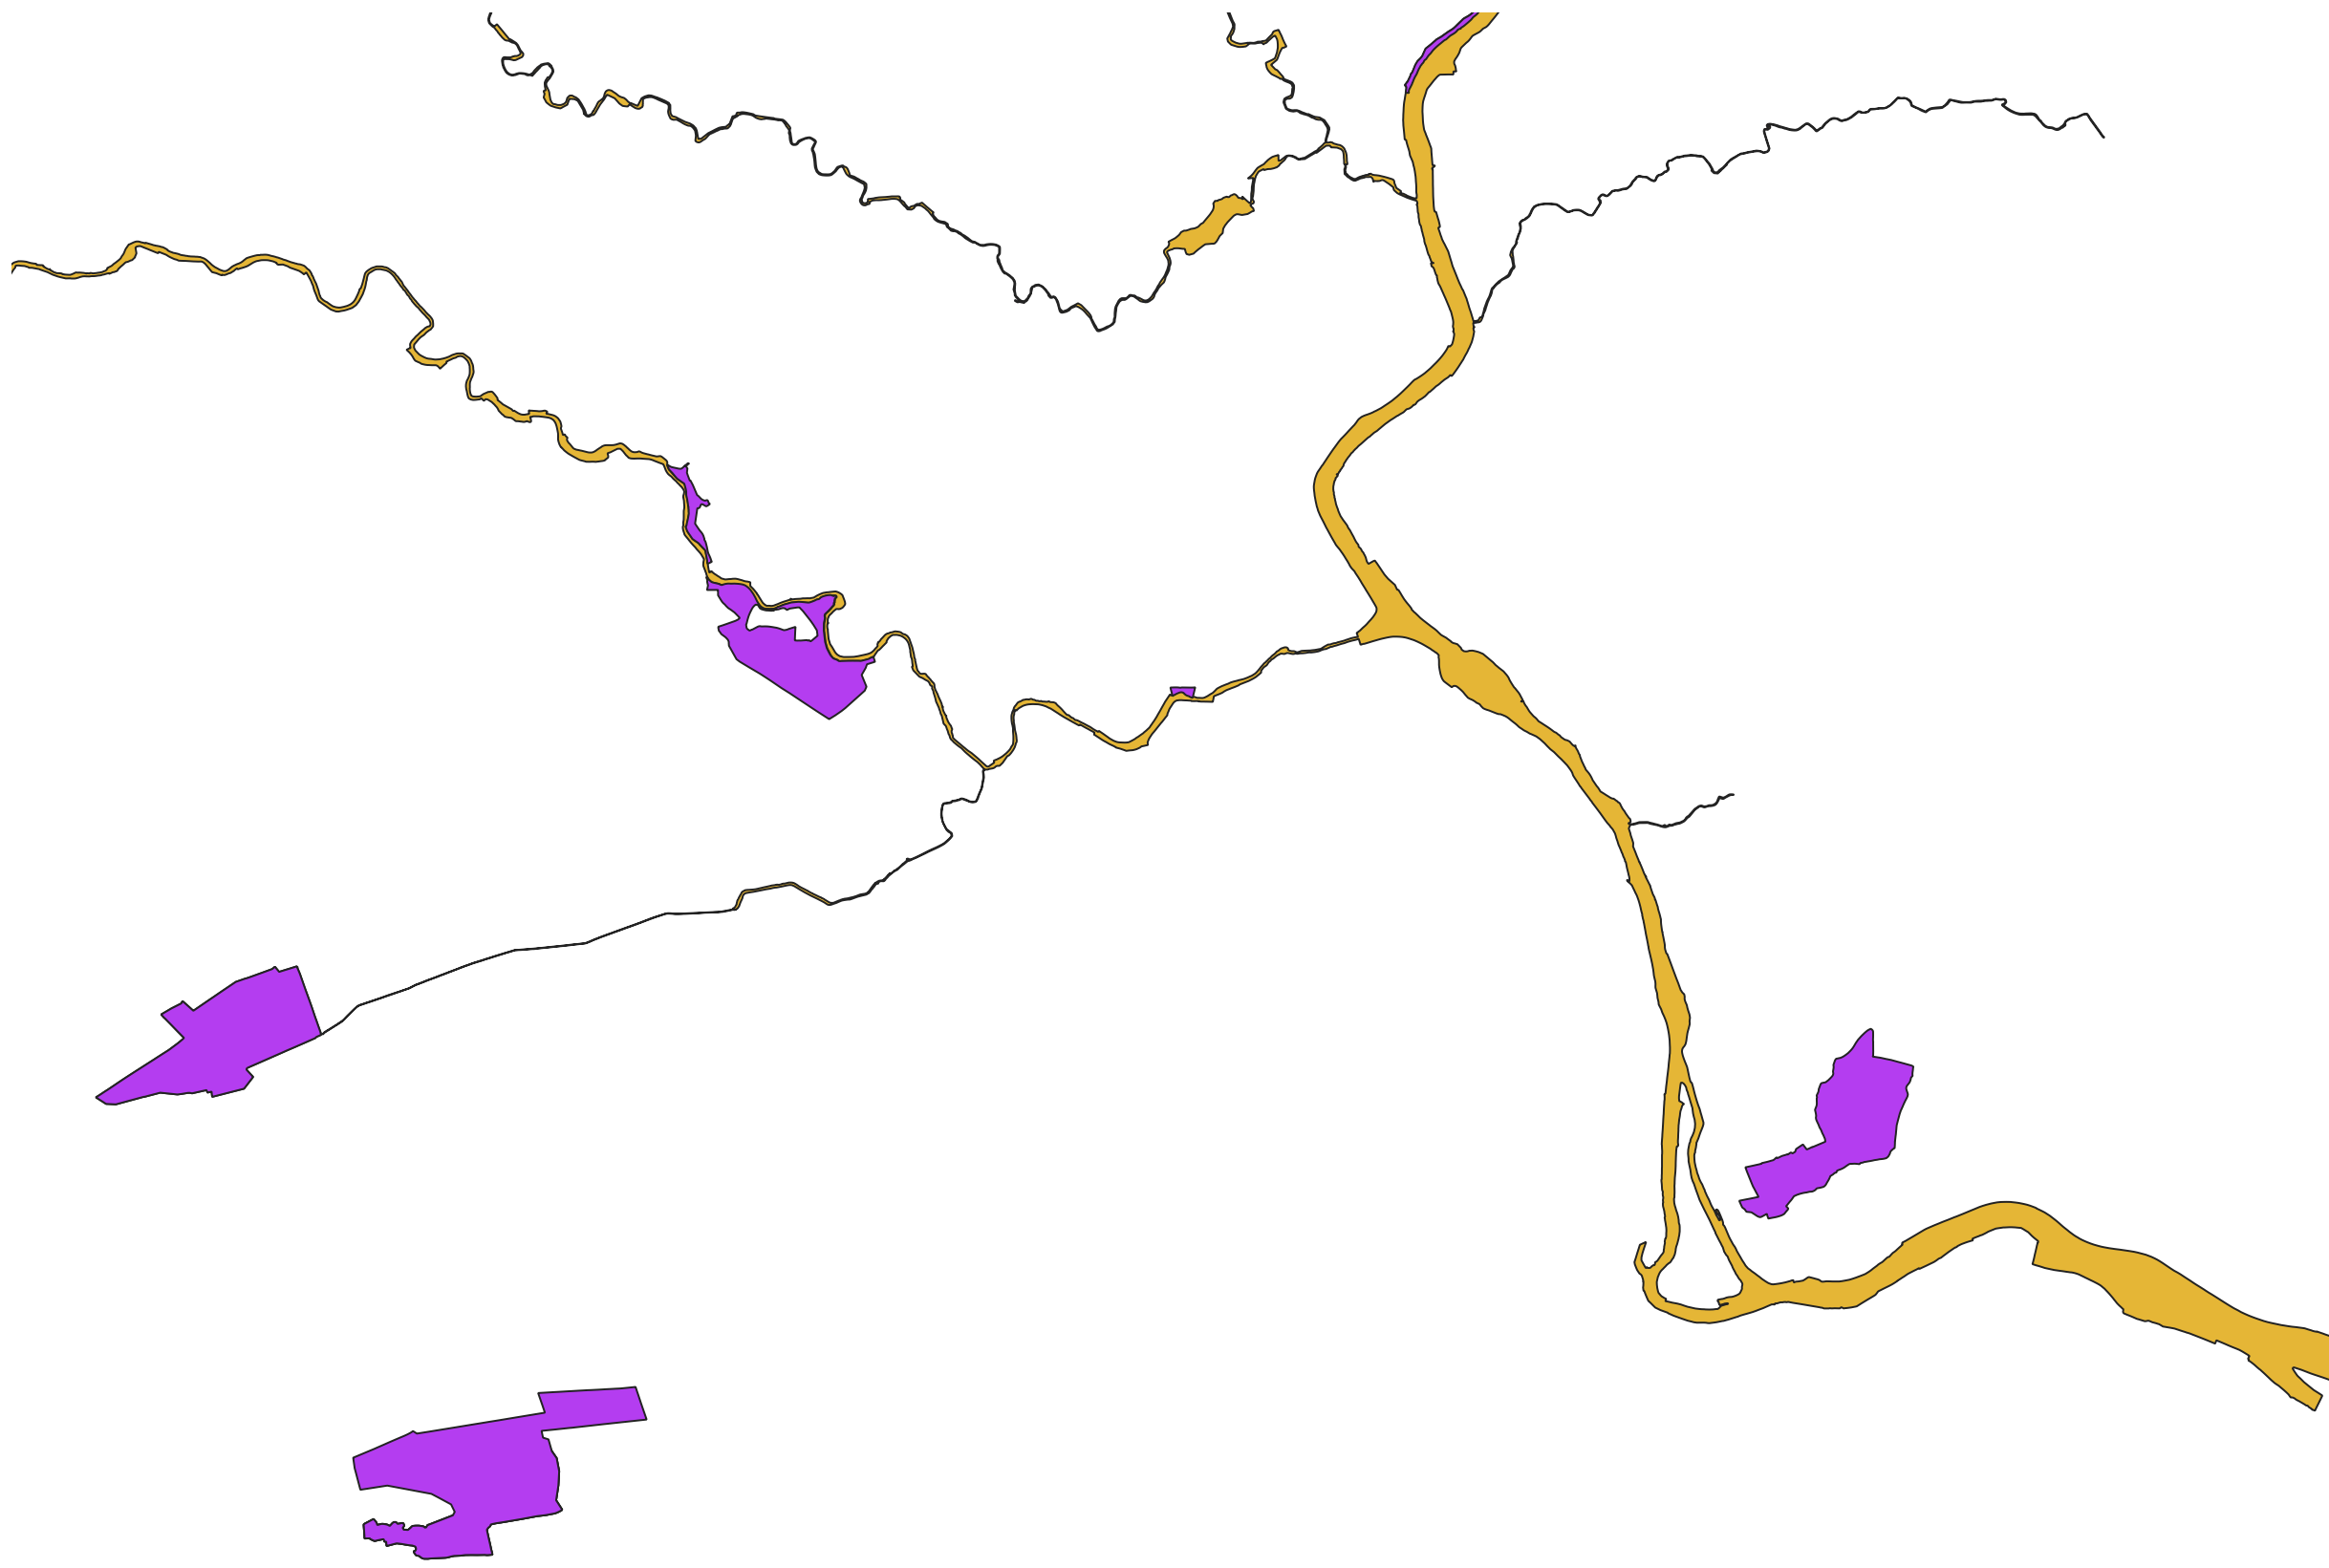

1. Environmental & Protected Areas
2. Sites of Special Scientific Interest
   - Special Areas of Conservation
   - Special Protection Areas
   - RAMSAR