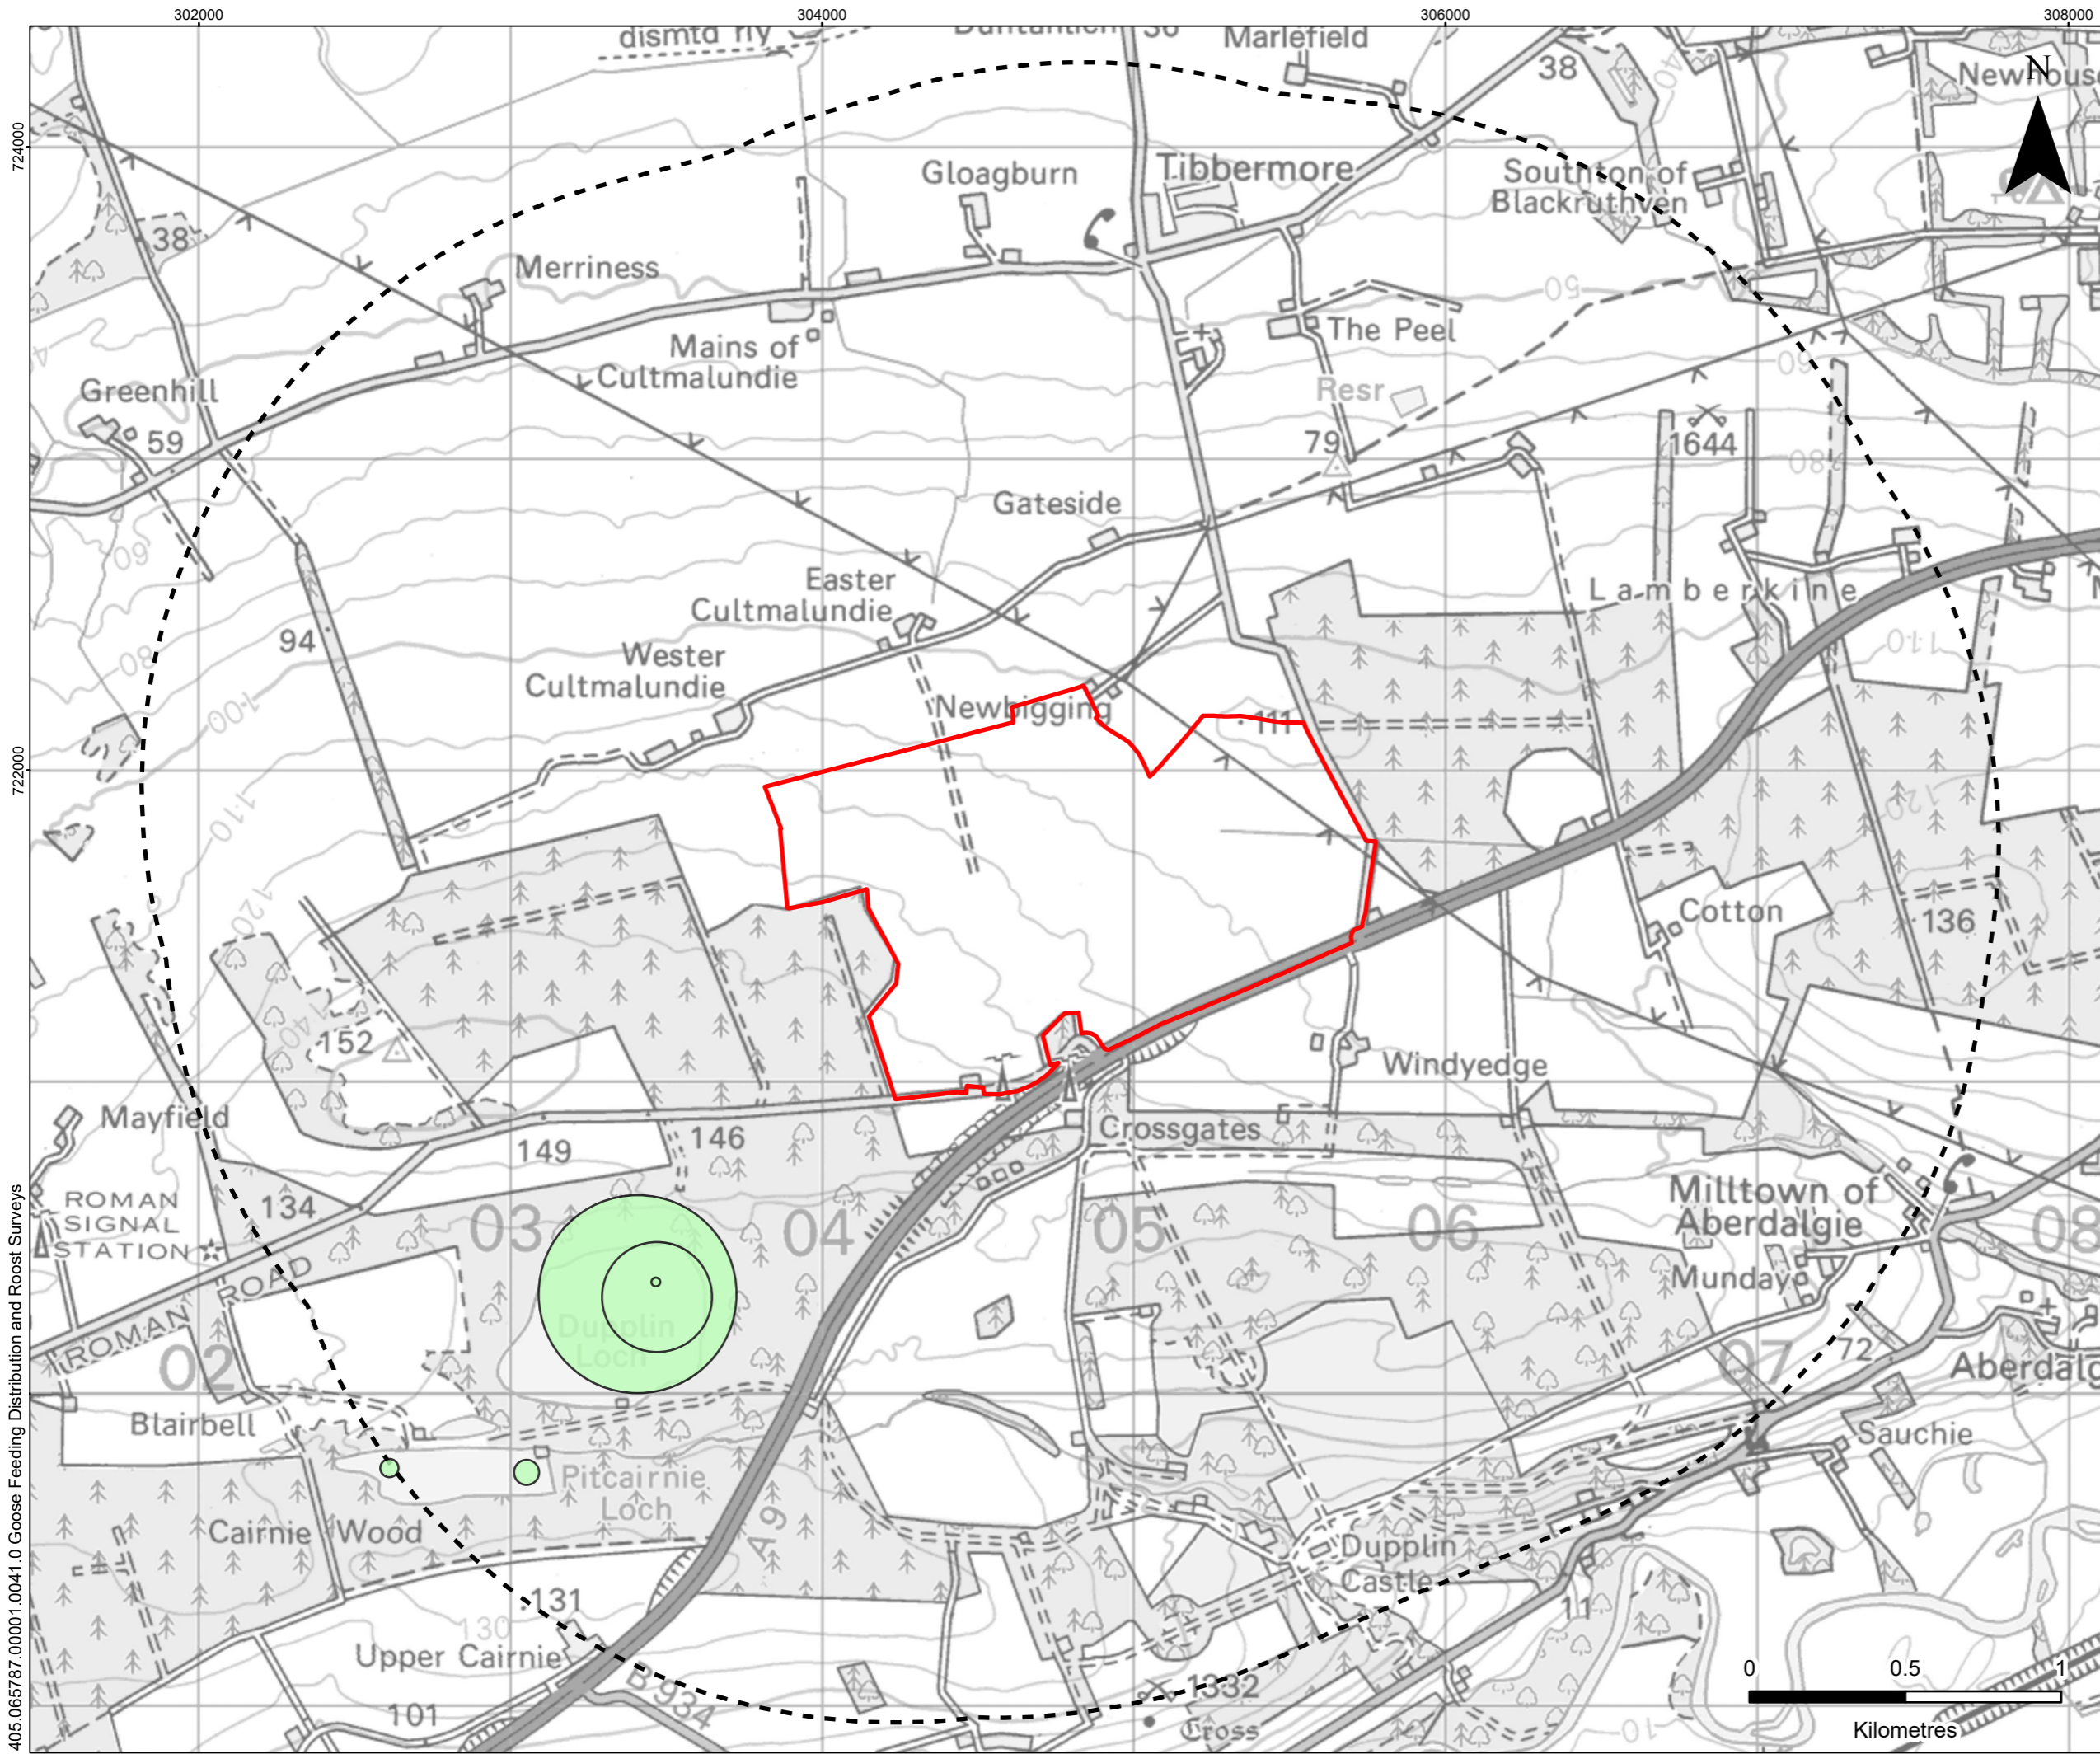

LEGEND

- Application Boundary
- Application Boundary 2 km Buffer

Feeding Geese Results

- GP - Golden Plover
- PG - Pink-footed Goose
- RK - Redshank
- WS - Whooper Swan

Number of Feeding Geese

- 1
- 5
- 10
- 50
- 100

DUPPLIN SOLAR IAR
 ECOLOGY
**GOOSE FEEDING DISTRIBUTION
 AND ROOST SURVEYS:
 FEEDING RESULTS**

FIGURE 6.3.3a

Scale 1:20,000 @ A3 Date DECEMBER 2025

405.065787.00001.0041.0 Goose Feeding Distribution and Roost Surveys

LEGEND

- Application Boundary
- Application Boundary 2 km Buffer
- Roost Geese Results**
- PG - Pink-footed Goose
- Number of Feeding Geese**
- 1
- 5
- 10
- 50
- 100

DUPPLIN SOLAR IAR
 ECOLOGY
 GOOSE FEEDING DISTRIBUTION
 AND ROOST SURVEYS:
 ROOST RESULTS

FIGURE 6.3.3b

Scale 1:20,000 @ A3 Date DECEMBER 2025

405.065787.00001.0041.0 Goose Feeding Distribution and Roost Surveys